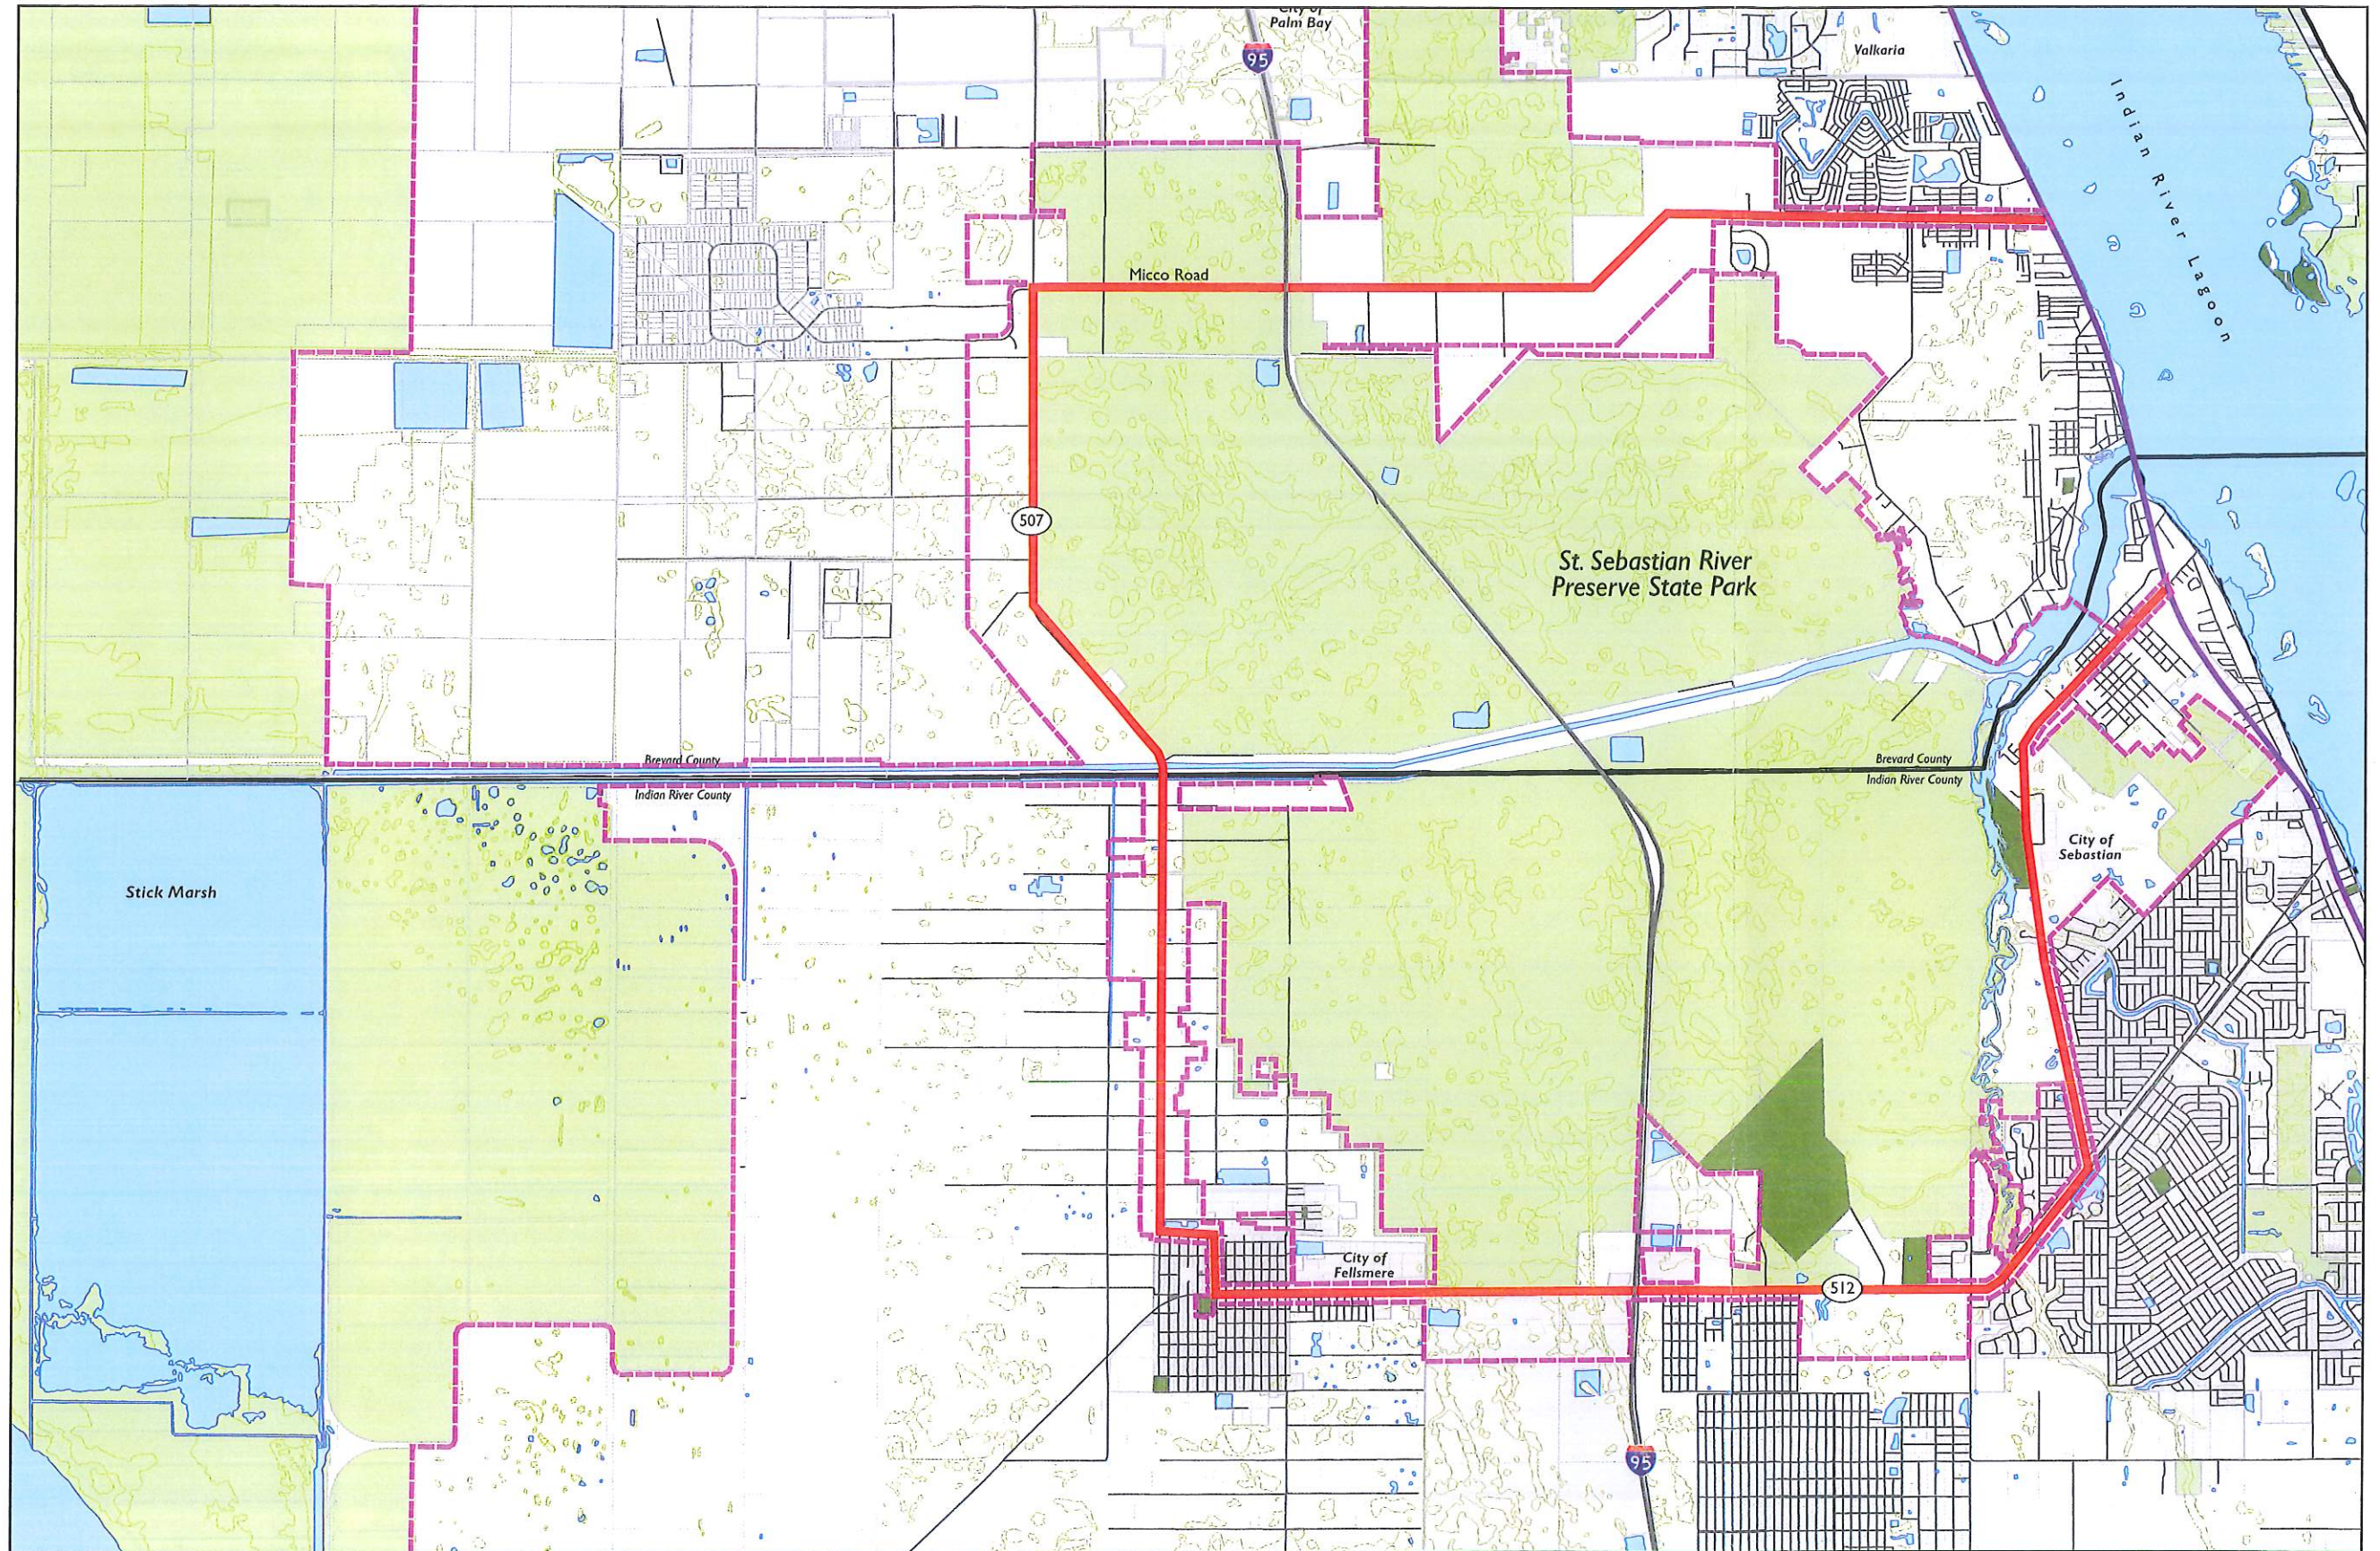

Map 1 - Corridor Map

LEGEND

- | | | | | | |
|--|---|--|-------------------|--|-------------------------------|
| | Proposed Extension | | Public Land | | Corridor Limits (approximate) |
| | Existing Indian River Lagoon Scenic Byway | | Park | | |
| | County Boundary | | Incorporated Area | | |
| | Road | | Water | | |
| | Parcel | | Wetland | | |

Data Sources:
 Florida Geographic Data Library (FGDL) 2006 - 2008
 Indian River County - February 2007
 SJRWMD Landcover - 2004
 Brevard County